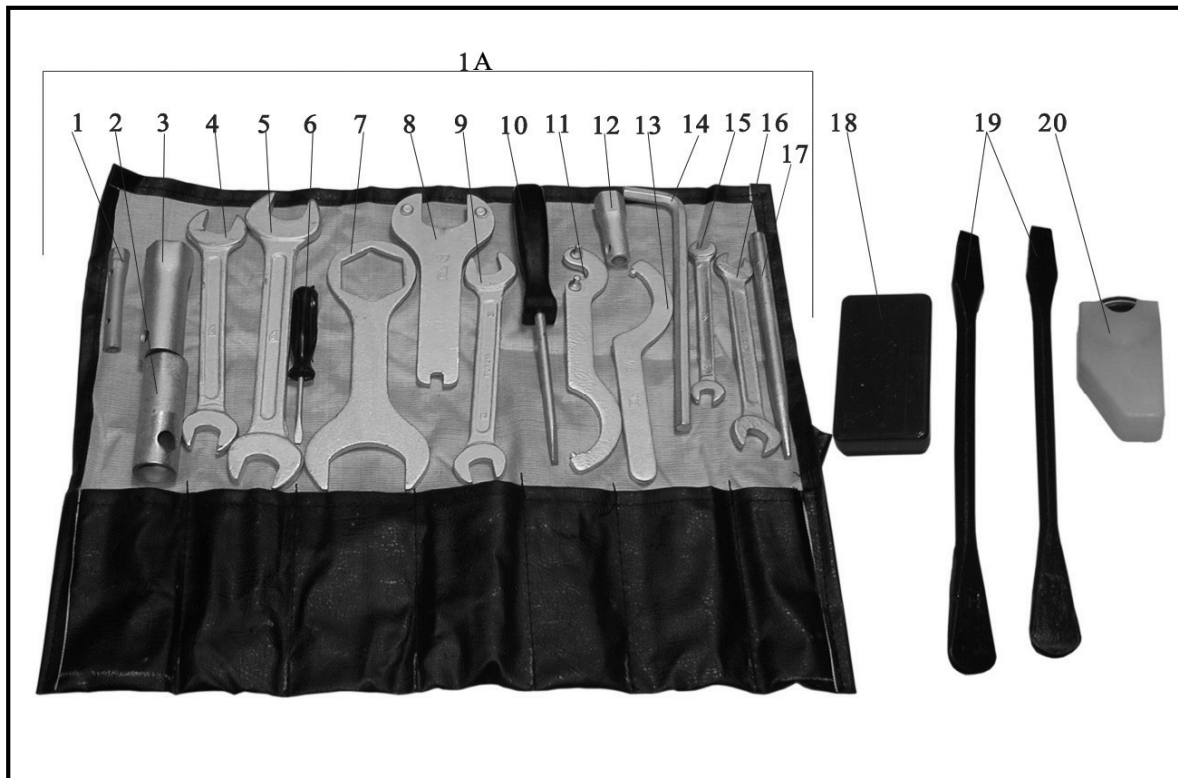

Figure 39. - Tools

Figure 39. - Tools

Item	Part #	Description	Notes	Q-ty
1A	IMZ-8.103-24001	Tool kit and bag		1
1	IP-3901546	Socket wrench 13	See fig. 39, #1	1
2	IP-3901547	Socket wrench 19	See fig. 39, #1	1
3	IP-3901534	Socket wrench 21	See fig. 39, #1	1
4	IP-3901086	Wrench 12x13	See fig. 39, #1	1
5	IP-3901021	Wrench 13x17	See fig. 39, #1	1
6	I 10193901000	Screwdriver	See fig. 39, #1	1
7	IP-3901250	Double-ended wrench 36x41	Supplied as set with 103-24001	1
8	I 103-3901000	Double-ended wrench 27	See fig. 39, #1	1
9	IP-3901082	Wrench 11x13	See fig. 39, #1	1
10	IP-3901000	Screw driver	See fig. 39, #1	1
11	I 104-3901000	Ring wrench	See fig. 39, #1	1
12	IP-3901546	Socket wrench 13	See fig. 39, #1	1
13	IP-3901252	Ring wrench	See fig. 39, #1	1
14	7812-1377	Hex wrench	See fig. 39, #1	1
15	IP-3901087	Wrench 7x8	See fig. 39, #1	1
16	IP-3901026	Wrench 10x12	See fig. 39, #1	1
17	IP-3901247	Tommy bar	See fig. 39, #1	1
18	7224-7	Tire Patch Kit		1
19	IMZ-8.103-24143	Tire iron		2
20	6224010	Pressure gauge		1