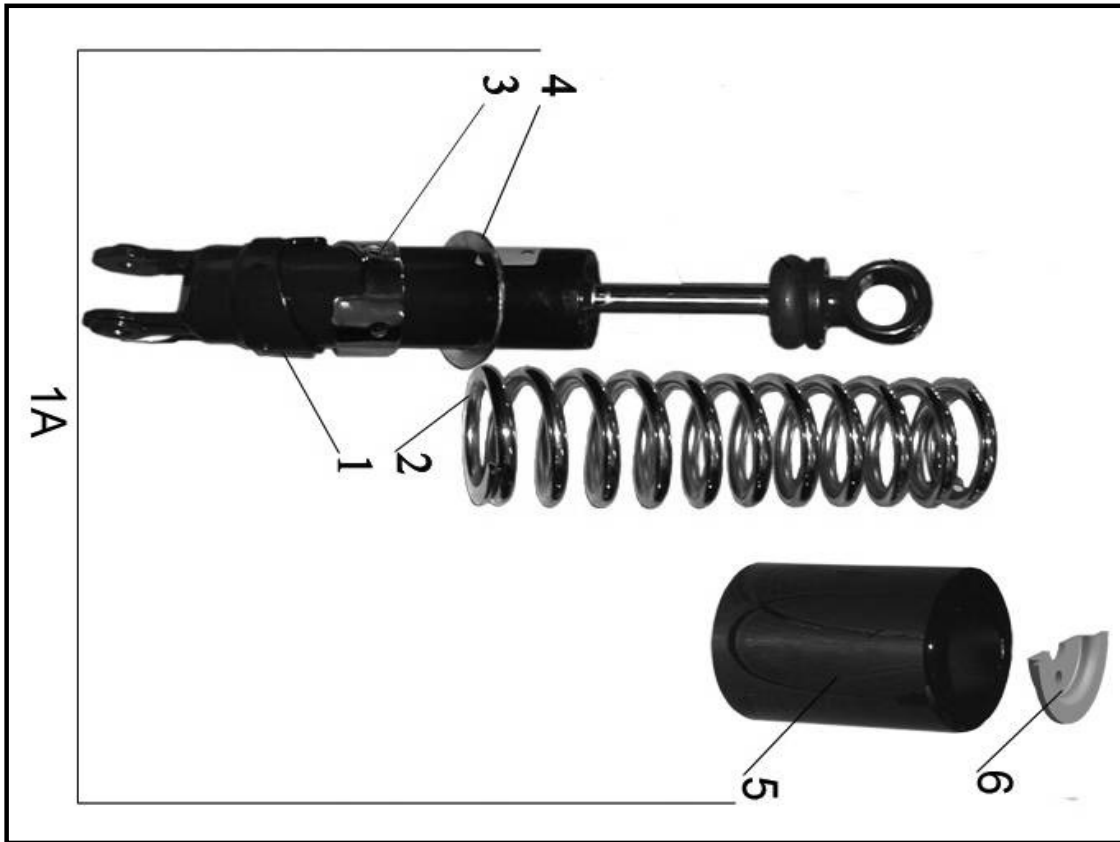

Figure 42. - Shock

Figure 42. - Shock

Item	Part #	Description	Notes	Q-ty
1A	IMZ-8.1037-26001	Spring and hydraulic shock absorber	Chrome	1
1A	IMZ-8.1037-26001	Spring and hydraulic shock absorber	Painted - Specify color when ordering	1
1	IMZ-8.1037-26004	Hydraulic shock absorber without spring	See fig. 42, #1A	1
2	6326143-02	Spring	Chrome	1
3	63-26149	Cam	See fig. 42, #1A.	1
4	63-26139-10	Thrust washer		1
5	IMZ-8.1037-26140	Spring cap		1
6	IMZ-8.103-26147	Retainer		2