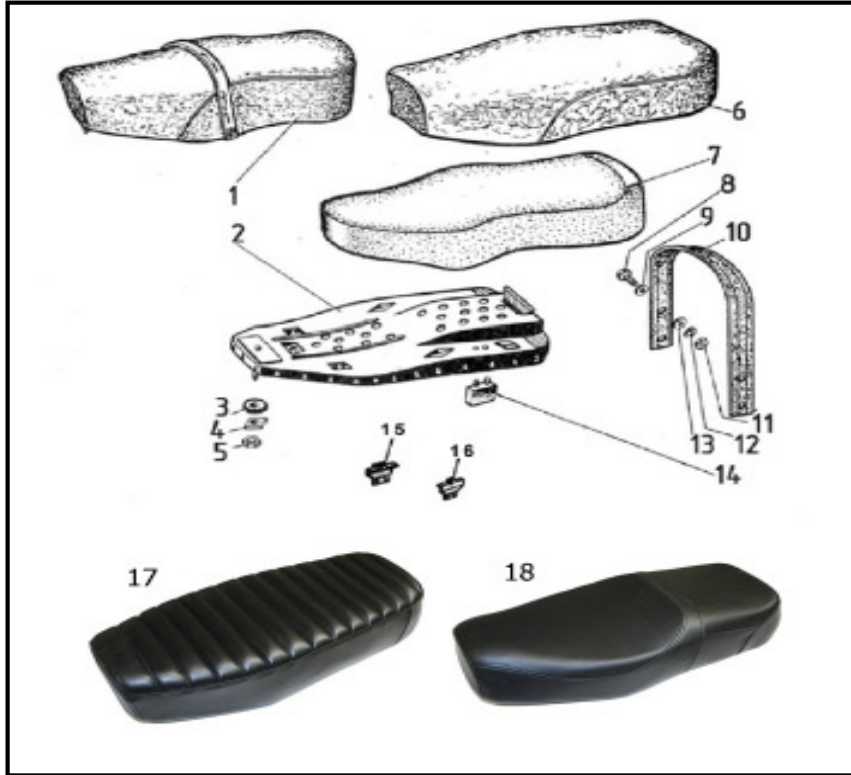

Figure 28. - Seats (Tractor)

Figure 28. - Seats (Tractor)

Item	Part #	Description	Notes	Q-ty
1	62-13001	Front saddle with buffer, assy	Does not include item #10; saddle bracket.	1
2	62-14001	Rear saddle with buffer assy		1
3	62-13101	Saddle top		1
4	62-13022	Saddle frame		1
5	62-13027	Seat hoop, assy		1
6	62-13147	Square washer $\text{Æ}10,5$		1
7	62-13135	Frame bow		1
8	62-13041	Saddle buffer		1
9	62-13146	Square washer $\text{Æ} 8,5$		2
10	IMZ-8.103-09022-10	Saddle bracket		1
11	72-13132	Distance bushing of silent block		1
12	72-13130	Distance bushing of silent block		1
13	201 532-P27C	Bolt M10x1-6x70		1
13A	250513-P27C	Nut M10x1-6H		1
14	252156-P2	Washer 10JI L		3
15	201492-P27C	Bolt M10-6x14		1
16	252156-P2	Washer 10L		3
17	201474-P27C	Bolt M8x1-6x16		2
18	252155-P2	Washer 8L		2
19	62-14007-SB	Saddle bracket		1
20	7214328-ASB	Saddle handle		1
21	IMZ-8.101-14337	Gasket		1
22	209429-P27C	Bolt M8x1-6x62		1
23	250511-P27C	Nut M8x1-6H		2
24	252155-P2	Washer 8L		2

Figure 28A. - Seats (Bench)

Figure 28A. - Seats (Bench)

Item	Part #	Description	Notes	Q-ty
1	750/650 ee	IMZ-8.101-13001-02	All parts are only available in an assy.	
2	750/650 ee	IMZ-8.101-13014-11	See items 17 and 18 below.	
3	750/650 ee	6309762		
4	750/650 ee	6213147		
5	750/650 ee	250513-P29		
6	750/650 ee	IMZ-8.101-13007		
7	750/650 ee	IMZ-8.101-13151	All parts are only available in an assy.	
8	750/650 ee	201477-P29	See items 17 and 18 below.	
9	750/650 ee	252005-P27C		
10	750/650 ee	IMZ-8.101-13019-10		
11	750/650 ee	250511-P27C		
12	750/650 ee	252155-P2	All parts are only available in an assy.	
13	750/650 ee	252005-P27C	See items 17 and 18 below.	
14	750/650 ee	IMZ-8.101-13173		
15	750/650 ee	IMZ-8.101-09056		
16	750/650 ee	IMZ-8.101-09057		
17	750/650 cc	IND02	Not available	1
18	750/650 cc	IND01	Seat bench, black, leather, smooth	1