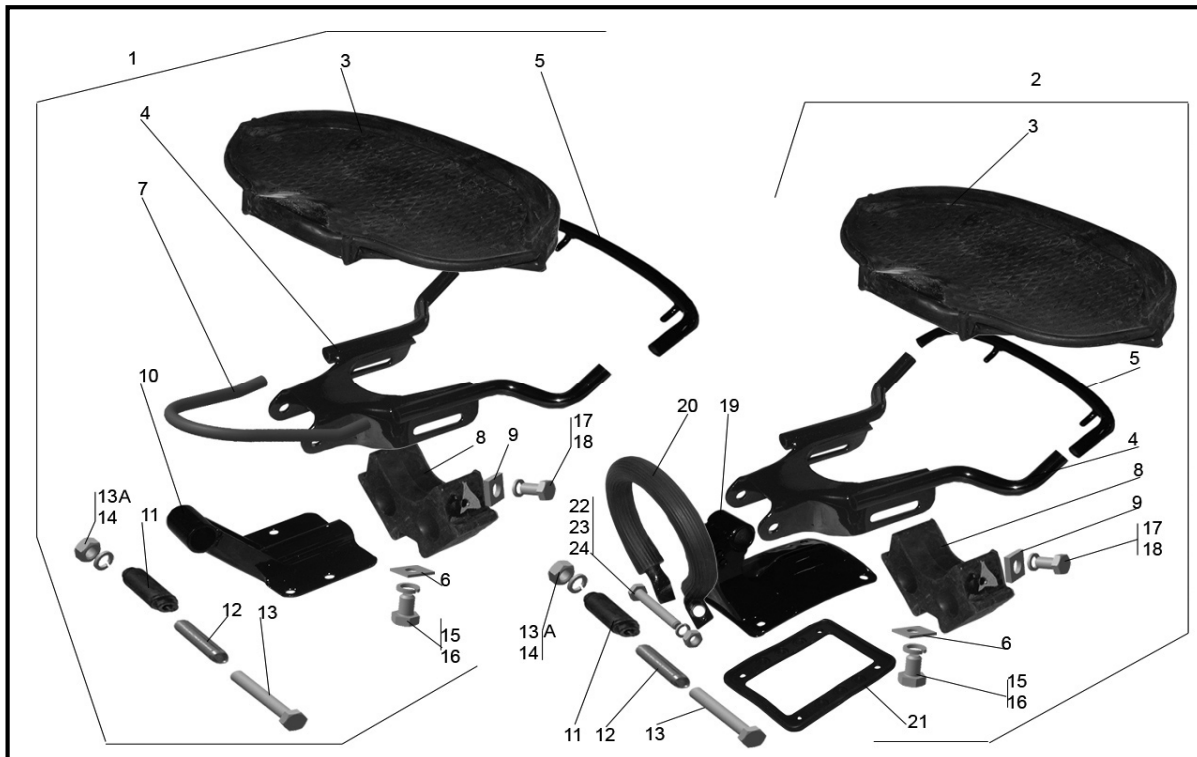

Figure 28. - Seats (Tractor)

Figure 28. - Seats (Tractor)

Item	Part #	Description	Notes	Q-ty
1	62-13001	Front saddle with buffer, assy	Does not include item #10; saddle bracket.	1
2	62-14001	Rear saddle with buffer assy		1
3	62-13101	Saddle top		1
4	62-13022	Saddle frame		1
5	62-13027	Seat hoop, assy		1
6	62-13147	Square washer $\text{Æ}10,5$		1
7	62-13135	Frame bow		1
8	62-13041	Saddle buffer		1
9	62-13146	Square washer $\text{Æ} 8,5$		2
10	IMZ-8.103-09022-10	Saddle bracket		1
11	72-13132	Distance bushing of silent block		1
12	72-13130	Distance bushing of silent block		1
13	201 532-P27C	Bolt M10x1-6x70		1
13A	250513-P27C	Nut M10x1-6H		1
14	252156-P2	Washer 10JI L		3
15	201492-P27C	Bolt M10-6x14		1
16	252156-P2	Washer 10L		3
17	201474-P27C	Bolt M8x1-6x16		2
18	252155-P2	Washer 8L		2
19	62-14007-SB	Saddle bracket		1
20	7214328-ASB	Saddle handle		1
21	IMZ-8.101-14337	Gasket		1
22	209429-P27C	Bolt M8x1-6x62		1
23	250511-P27C	Nut M8x1-6H		2
24	252155-P2	Washer 8L		2

Figure 28A. - Seats (Bench)

Figure 28A. - Seats (Bench)

Item	Part #	Description	Notes	Q-ty
1	750/650 ee	IMZ-8.101-13001-02	All parts are only available in an assy.	
2	750/650 ee	IMZ-8.101-13014-11	See items 17 and 18 below.	
3	750/650 ee	6309762		
4	750/650 ee	6213147		
5	750/650 ee	250513-P29		
6	750/650 ee	IMZ-8.101-13007		
7	750/650 ee	IMZ-8.101-13151	All parts are only available in an assy.	
8	750/650 ee	201477-P29	See items 17 and 18 below.	
9	750/650 ee	252005-P27C		
10	750/650 ee	IMZ-8.101-13019-10		
11	750/650 ee	250511-P27C		
12	750/650 ee	252155-P2	All parts are only available in an assy.	
13	750/650 ee	252005-P27C	See items 17 and 18 below.	
14	750/650 ee	IMZ-8.101-13173		
15	750/650 ee	IMZ-8.101-09056		
16	750/650 ee	IMZ-8.101-09057		
17	750/650 cc	IND02	Not available	1
18	750/650 cc	IND01	Seat bench, black, leather, smooth	1