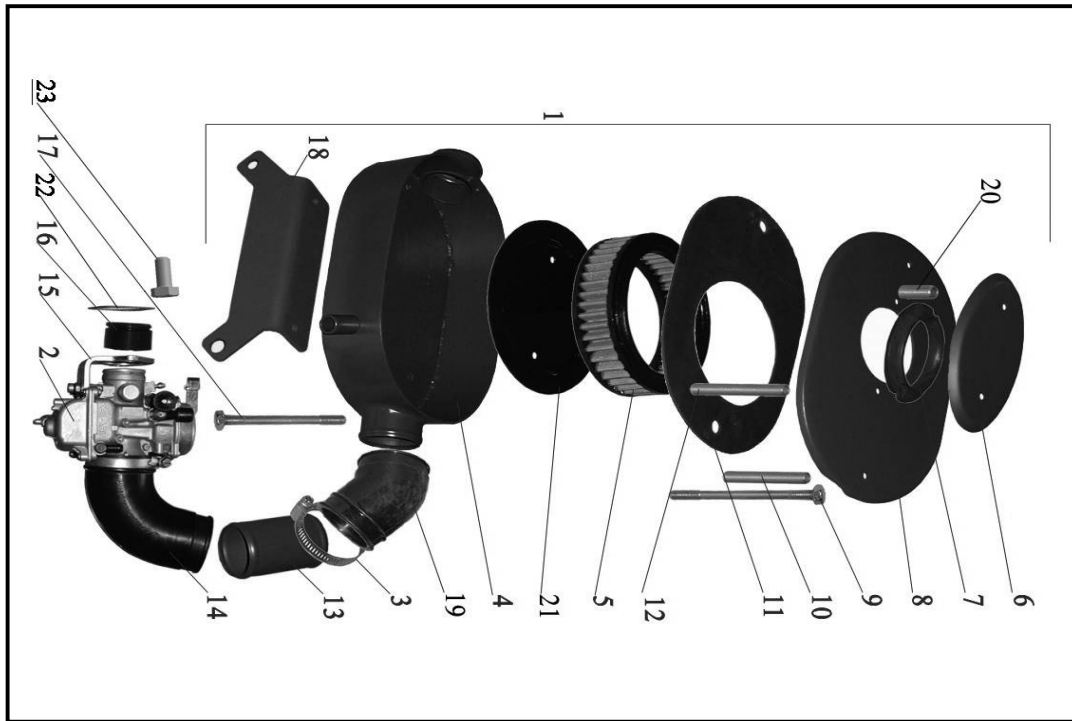

Figure 29. - Air Filter

Figure 29. - Air Filter

Item	Part #	Description	Notes	Q-ty
1	IMZ-8.1037-15006-01	Air filter assy	Specify Chrome or color when ordering	1
2	IMZ-8.128-15001	Carburetor	Keihin	2
3	IMZ-8.1037-15008	Clamp		8
4	IMZ-8.1037-15014-01	Air filter box	Specify Chrome or color when ordering	1
5	IMZ-8.1037-15075	Filter insert	JR - High Quality	1
6	IMZ-8.1037-15273	Intake cover	Specify Chrome or color when ordering	1
7	IMZ-8.1037-15156	Spout ring		1
8	IMZ-8.1037-15235-30	Filter cover	Specify Chrome or color when ordering	1
9	IMZ-8.1037-15040	Tie bolt		2
10	IMZ-8.1037-15184	Bushing		2
11	IMZ-8.1037-15240	Gasket	For top inlet air box; use thru 2005	1
12	IMZ-8.1037-15263	Bushing		2
13	IMZ-8.1037-15180-10	Intermediate branch pipe		2
14	IMZ-8.1037-15105-20	Branchpipe		2
15	IMZ-8.1037-15183	RH bracket	Not needed if Mikuni Flange is used	1
15A	IMZ-8.1037-15192	LH bracket	Not needed if Mikuni Flange is used	1
16	IMZ-8.1037- 15110	Branch pipe	Not needed if Mikuni Flange is used	2
16a	VM 30/200	Adapter - Mikuni Flange	Installed from 2006 - Direct replacement for brackets, branch pipe, and gasket (items 15, 15a, 16, and 22).	2
17	IMZ-8.1037-15039	Bolt M6x50		2
18	IMZ-8.1037-15147-10	Bracket		1
19	IMZ-8.1037-15106-11	Branchpipe		2
20	IMZ-8.1037-15261	Bushing		2
21	IMZ-8.1037-15276	Pan		1
22	IMZ-8.101-15283-20	Gasket	Not needed if Mikuni Flange is used	2
23	201455 P27C	Bolt M8-6g-18		4