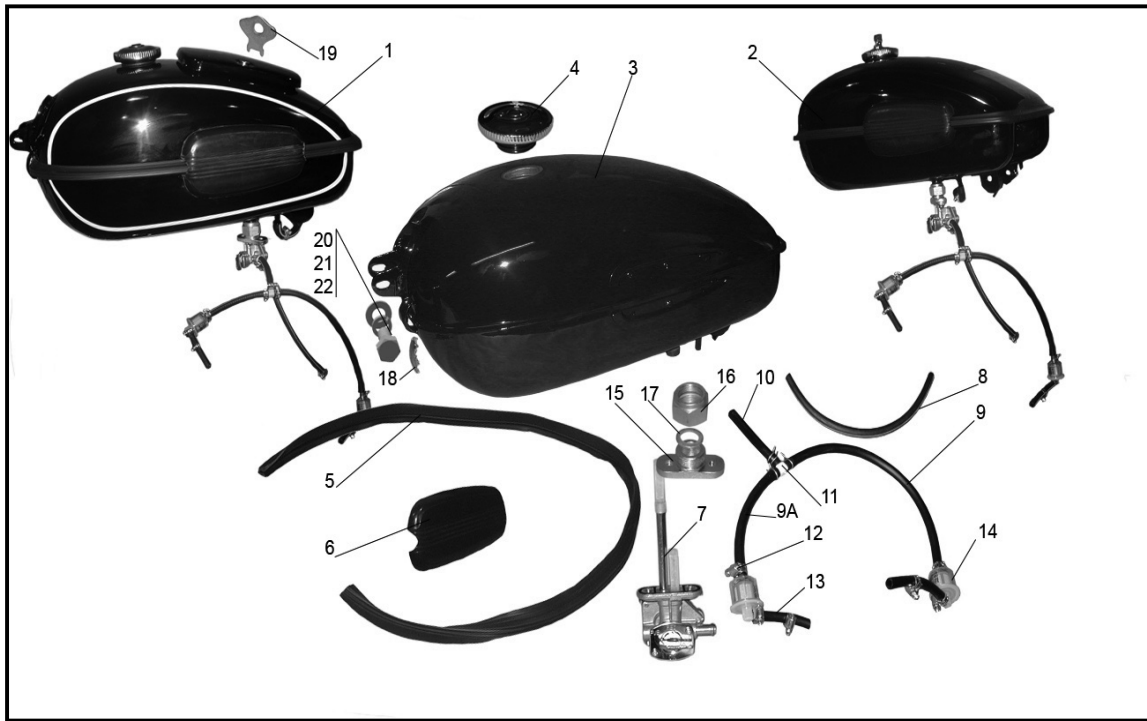

Figure 24. - Fuel Tank

Figure 24. - Fuel Tank

Item	Part #	Description	Notes	Q-ty
1	IMZ-8.1037-10001-21	Fuel tank with tool box assy	Not available as a set. Please see item #3 and all needed components	1
2	IMZ-8.1037-10001-20	Fuel tank assy	Not available as a set. Please see item #3 and all needed components	1
3	IMZ-8.1037-10004-10	Fuel tank	Must Specify Color when Ordering	1
3	IMZ-8.1037-10004-11	Fuel tank with tool box	Must Specify Color when Ordering	1
4	IMZ-8.1037-10047	Tank plug assy		1
5	IMZ-8.103-10155	Tank strap		1
6	6310141-10	Kneegrips		2
7	IMZ-8.1037-10022	Vacuum valve		1
7	IMZ-8.1037-10030	Vacuum Valve - 2007	For use on all 2007 models only	1
8	IMZ-8.1236-10149	Connecting pipe		1
9	IMZ-8.1236-10321	Fuel pipe, RH carburetor		1
9A	IMZ-8.1236-10324	Fuel pipe, LH carburetor		1
10	IMZ-8.1236-10135	Pipe		1
11	IMZ-8.1236-10202	T-connector	plastic	1
12	IMZ-8.1236-10195	Worm clamp		10
13	IMZ-8.1236-10137	Pipe		2
14	IMZ-8.1037-10063-02	Fuel filter		2
15	IMZ-8.1037-10115	Adapter		1
16	IMZ-8.1037-10127	Adapter nut		1
17	IMZ-8.1037-10136	Washer		1
18	6310157	Lock key		2
19	72-10183-B	Tool box key		1
20	201474-P27C	Bolt M8x1x16		2
21	252155-P2	Washer 8L		2
22	252005-P27C	Washer 8		2