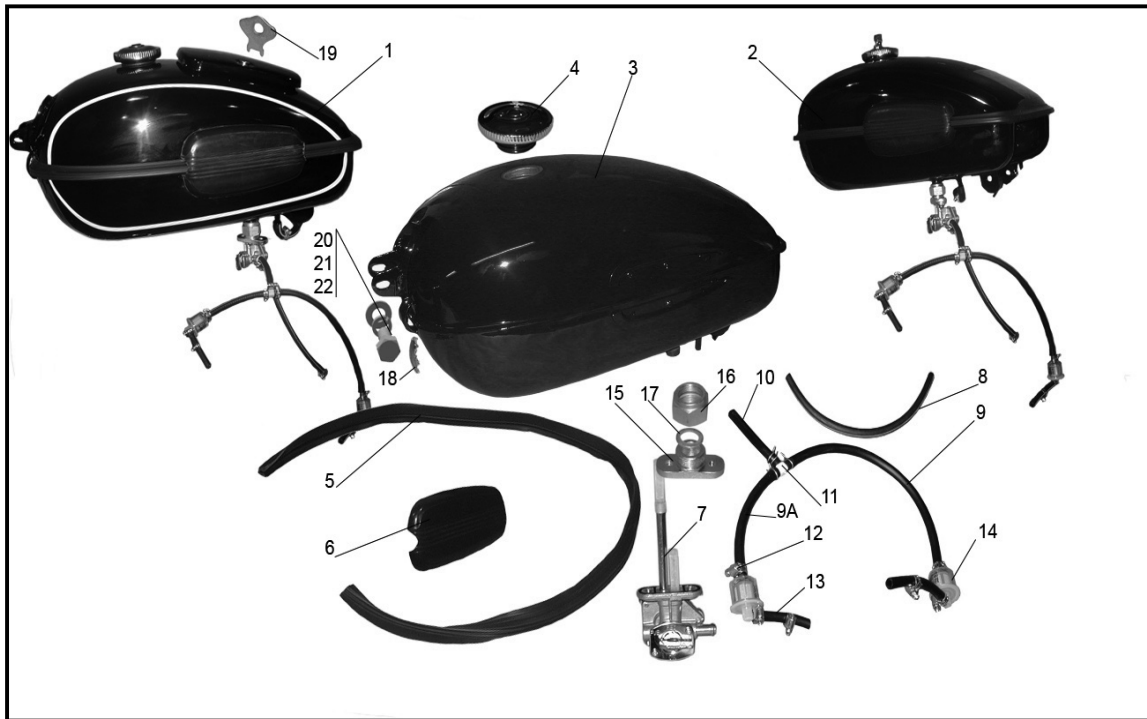

Figure 24. - Fuel Tank

Figure 24. - Fuel Tank

| Item | Part # | Description | Notes | Q-ty |
|------|---------------------|------------------------------|--|------|
| 1 | IMZ-8.1037-10001-21 | Fuel tank with tool box assy | Not available as a set. Please see item #3 and all needed components | 1 |
| 2 | IMZ-8.1037-10001-20 | Fuel tank assy | Not available as a set. Please see item #3 and all needed components | 1 |
| 3 | IMZ-8.1037-10004-10 | Fuel tank | Must Specify Color when Ordering | 1 |
| 3 | IMZ-8.1037-10004-11 | Fuel tank with tool box | Must Specify Color when Ordering | 1 |
| 4 | IMZ-8.1037-10047 | Tank plug assy | | 1 |
| 5 | IMZ-8.103-10155 | Tank strap | | 1 |
| 6 | 6310141-10 | Kneegrips | | 2 |
| 7 | IMZ-8.1037-10022 | Vacuum valve | | 1 |
| 7 | IMZ-8.1037-10030 | Vacuum Valve - 2007 | For use on all 2007 models only | 1 |
| 8 | IMZ-8.1236-10149 | Connecting pipe | | 1 |
| 9 | IMZ-8.1236-10321 | Fuel pipe, RH carburetor | | 1 |
| 9A | IMZ-8.1236-10324 | Fuel pipe, LH carburetor | | 1 |
| 10 | IMZ-8.1236-10135 | Pipe | | 1 |
| 11 | IMZ-8.1236-10202 | T-connector | plastic | 1 |
| 12 | IMZ-8.1236-10195 | Worm clamp | | 10 |
| 13 | IMZ-8.1236-10137 | Pipe | | 2 |
| 14 | IMZ-8.1037-10063-02 | Fuel filter | | 2 |
| 15 | IMZ-8.1037-10115 | Adapter | | 1 |
| 16 | IMZ-8.1037-10127 | Adapter nut | | 1 |
| 17 | IMZ-8.1037-10136 | Washer | | 1 |
| 18 | 6310157 | Lock key | | 2 |
| 19 | 72-10183-B | Tool box key | | 1 |
| 20 | 201474-P27C | Bolt M8x1x16 | | 2 |
| 21 | 252155-P2 | Washer 8L | | 2 |
| 22 | 252005-P27C | Washer 8 | | 2 |