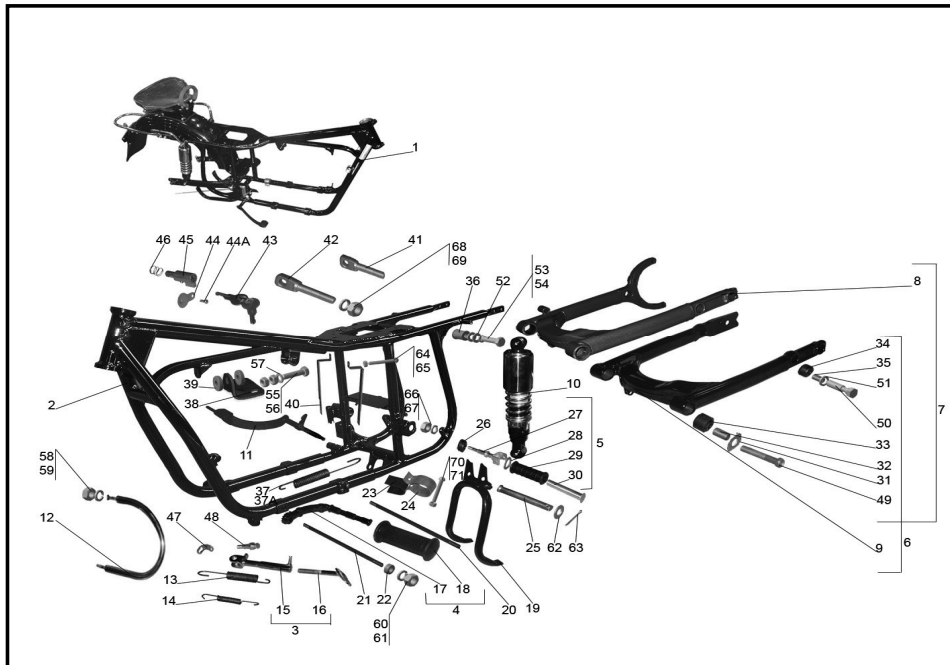

**Figure 22. - Motorcycle Frame**

**Figure 22. - Motorcycle Frame**

Item	Part #	Description	Notes	Q-ty
1	IMZ-8.1037-09001	Frame assy	Black	1
2	IMZ-8.1037-09007	Frame		1
3	IMZ-8.1037-16071	Stand assy		1
4	6309031	Foot rest with shaft		2
5	IMZ-8.121-09032	Foot rest with shaft		2
6	IMZ-8.103-09080	Rear suspension swing arm assy	1 WD	1
7	IMZ-8.107-09080	Rear suspension swing arm assy	For 2WD	1
8	IMZ-8.107-09081	Rear suspension swing arm	For 2WD	1
9	IMZ-8.103-09081	Rear suspension swing arm	1WD	1
10	IMZ-8.1037-26001	Hydraulic and spring shock absorber	See figure 42 - Shock; Item #1	
11	IMZ-8.1037-11041-10	Brake pedal		1
12	IMZ-8.1037-16074	Safety bar		1
13	IMZ-8.1037-16265	Spring		1
14	IMZ-8.1037-16266	Spring		1
15	IMZ-8.1037-16078	Stand base		1
16	IMZ-8.1037-16085	Stand shaft		1
17	6309302	Front foot rest		2
18	6309301	Foot rest shaft		2
19	IMZ-8.103-09060	Stand assy		1
20	7209157	Stud, rear, engine mounting		1
21	7209195-01	Stud, engine mounting		1
22	6309156	RH distance bushing		2
23	6209186-01	Stop pad		1
24	7209188	Stop clip		1
25	6209315	Stand shaft		1
26	6309324-04	Swing arm pad		2
27	IMZ-8.121-09035	Rear foot rest		2
28	IMZ-8.121-09305	Thrust washer		2
29	IMZ-8.121-09304	Foot rest shaft		2
30	IMZ-8.121-09033	Foot rest pipe		2