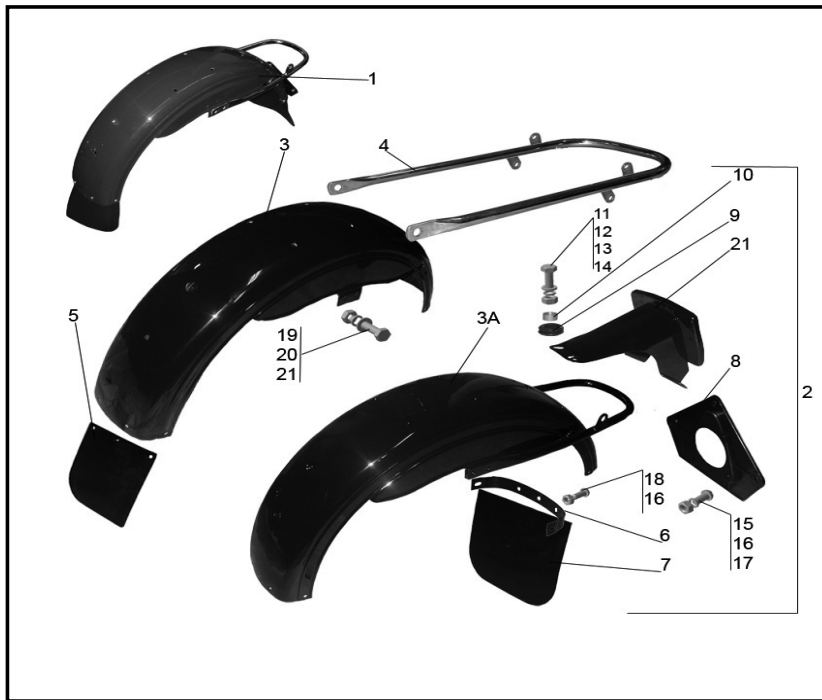

Figure 23. - Rear Fender

Figure 23. - Rear Fender

Item	Part #	Description	Notes	Q-ty
1	IMZ-8.1037-09043	Rear fender assy	Chrome fender clip - specify color when ordering	1
2	IMZ-8.103-09043-01	Rear fender assy	Used for Gear Up - specify color when ordering	1
3	IMZ-8.1037-09045	Rear fender	Specify Color when ordering	1
3A	IMZ-8.103-09046-01	Rear fender	Used for Gear Up - specify color when ordering	1
4	IMZ-8.1037-09048	Clip	Specify color or chrome when ordering	1
5	IMZ-8.103-09467	Mudguard		1
6	6308479	Mudguard strip		1
7	IMZ-8.103-09468	Mudguard		1
8	IMZ-8.1037-09446	License plate holder		1
8	8.1037-09446-10	License plate holder	Installed from 2007	1
9	IMZ-8.103-09537	Gasket		2
10	IMZ-8.103-09539	Distance bushing		2
11	201418-P27	Bolt M6x16, fastening of tail light		2
12	250508-P27	Nut M6		4
13	252037-P27	Washer 6		2
14	252154-P2	Washer 6L		2
15	201421-P27	Bolt M6x6x22		1
16	250508-P27	Nut M6		1
17	252154-P2	Washer 6L		1
18	220104-P27	Screw M6x14		4
19	201480-P27	Bolt M8x1		4
20	250511-P27	Nut M8x1		1
21	252155-P2	Washer 8L		4
22	IMZ-8.123-09055	Light casing	Specify Color when ordering	1