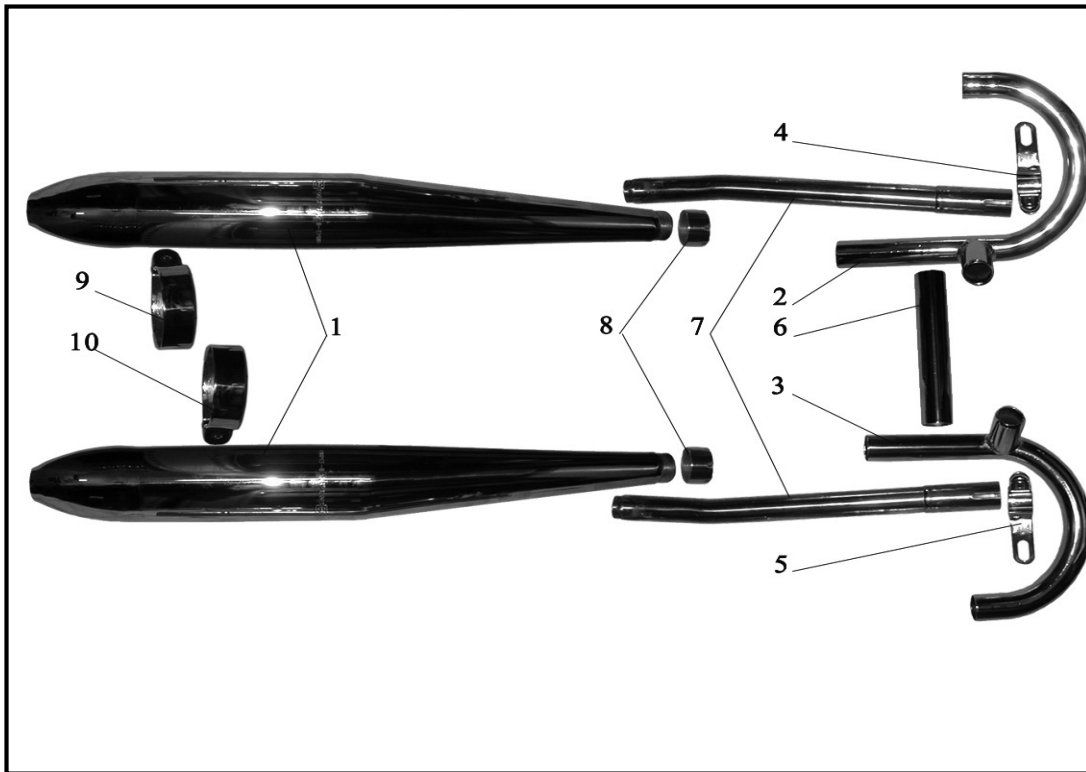

Figure 27. - Header Pipes, Mufflers

Figure 27. - Header Pipes, Mufflers

Item	Part #	Description	Notes	Q-ty
1	IMZ-8.123-12003	Muffler		2
2	IMZ-8.123-12004	Header pipe	slip on	1
2	8.1236-12004-10	Header pipe	Installed from 2006 - Bolt on	1
3	IMZ-8.123-12007	Header pipe	slip on	1
3	8.1236-12007-10	Header pipe	Installed from 2006 - Bolt on	1
4	IMZ-8.103-12103-10	Header pipe clamp		1
5	IMZ-8.123-12103	Header pipe clamp		1
6	6312108-20	Connecting pipe		1
7	IMZ-8.123-12036	Branch pipe		2
7	IMZ-8.107 -12036	Branch pipe (for sidecar drive wheel)	For motorcycle with sidecar drive wheel	1
8	6612270	Muffler nut		2
9	IMZ-8.123-12060	Clamp		1
10	IMZ-8.123-12060	Clamp		1
10	IMZ-8.107-12060	Clamp	For motorcycle with sidecar drive wheel	1
11	IMZ-8.1236-12155	Seal	Not Pictured - Header pipe seal	2