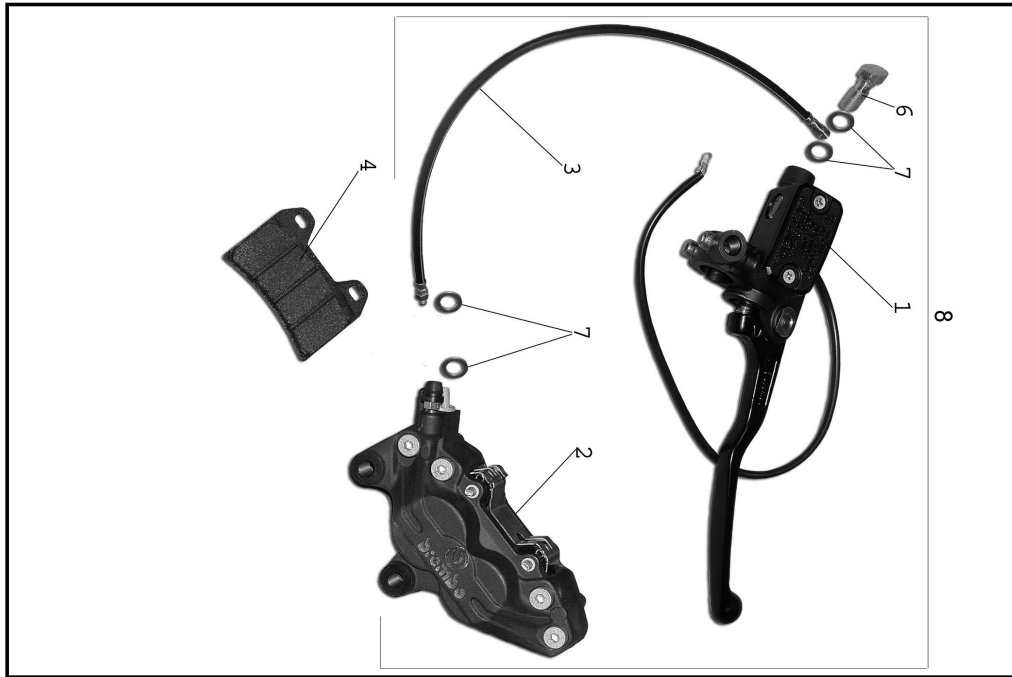

**Figure 40. - Hydraulic Brake**

**Figure 40. - Hydraulic Brake**

Item	Part #	Description	Notes	Q-ty
1	IMZ-8.1238-27003	Master cylinder assy		1
1	1037-17048-2007	Front Brake Switch	Not Pictured - Use for Brembo only	1
2	IMZ-8.1238-27005	Front brake caliper		1
3	IMZ-8.1236-27014-10	Brake hose	For telescopic front fork	1
3	IMZ-8.1037-27015	Brake hose	For leading link	1
4	IMZ-8.1238-27097	Pad assy		2
6	IMZ-8.125-27187	Coupling bolt		3
7	IMZ-8.124-27186	Sealing washer		8
8	IMZ-8.1236-27001	Front wheel braket mounting set	For telescopic front fork	1
8	IMZ-8.1037-27001	Front wheel braket mounting set	For leading link	1