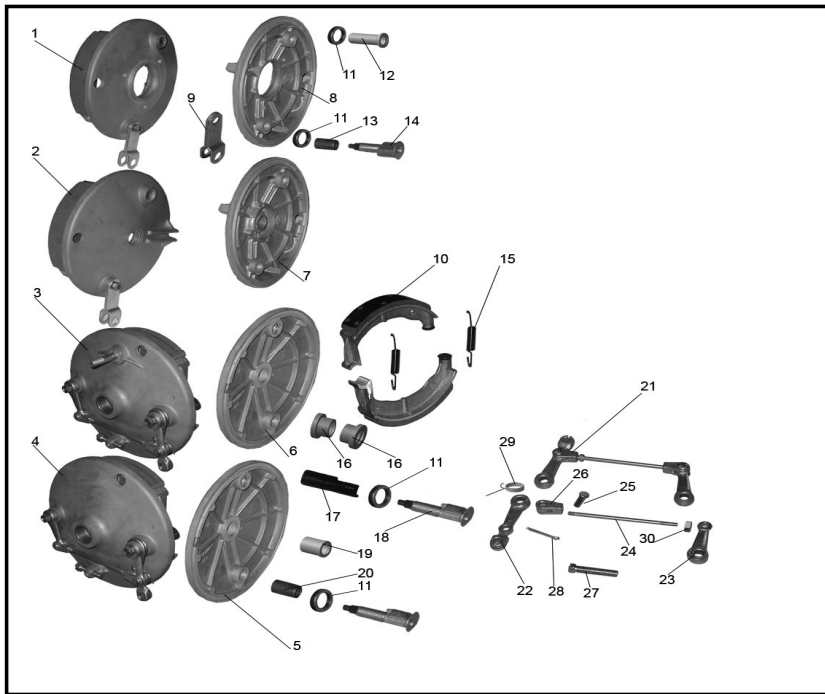

Figure 41. - Brake Drum and Componets

Figure 41. - Brake Drum and Componets

Item	Part #	Description	Notes	Q-ty
1	IMZ-8.107-20040	Brake drum cover and pads assy	For Sidecar 2WD	1
2	IMZ-8.103-20040-20	Brake drum cover and pads assy	For Sidecar 1WD	1
3	IMZ-8.103-06021-10	Brake drum cover assy	Front Drum Brake thru 2002 - Leading Link Forks	1
4	IMZ-8.123-06021	Brake drum cover assy	Front Drum Brake thru 2002 - Telescopic Forks	1
5	IMZ-8.123-06027	Brake drum cover		1
6	IMZ-8.103-06027	Brake drum cover		1
7	IMZ-8.103-20224-20	Brake drum cover assy		1
8	IMZ-8.107-20224	Brake drum cover assy		1
9	IMZ-8.101-05063	Rear brake lever assy		1
10	IMZ-8.101-06024	Brake shoe pair	Comes as a pair - Use for rear wheel and sidecar	1
11	IMZ-8.101-06204	Distance washer		1
12	IMZ-8.103-20069	Brake pad shaft and stopper assy		1
13	IMZ-8.101-05610-10	Bushing		1
14	IMZ-8.101-05062-10	Rear brake cam assy		1
15	IMZ-8.101-06233	Brake pad spring		2
16	IMZ-8.103-06206	Cover bushing		2
17	IMZ-8.101-06233	Bushing		2
18	IMZ-8.101-06031	Front brake cam		2
19	IMZ-8.103-06232	Bushing		1
20	62-06206	Cover bushing		1
21	IMZ-8.101-06033	Tie-rod with forks assy		1
22	IMZ-8.1037-06214	Brake lever		1
23	IMZ-8.101-06215	Brake lever		1
24	IMZ-8.101-06254	Tie rod		1
25	IMZ-8.101-06216	Tie rod pin		2
26	IMZ-8.101-06253-01	Tie rod fork		2
27	IMZ-8.1037-11315-10	Adjusting bolt		1
28	258014-P	Cotter pin 2x20		2
29	IMZ-8.101-06251	Brake lever spring		1
30	250508-P27C	Nut M6		1